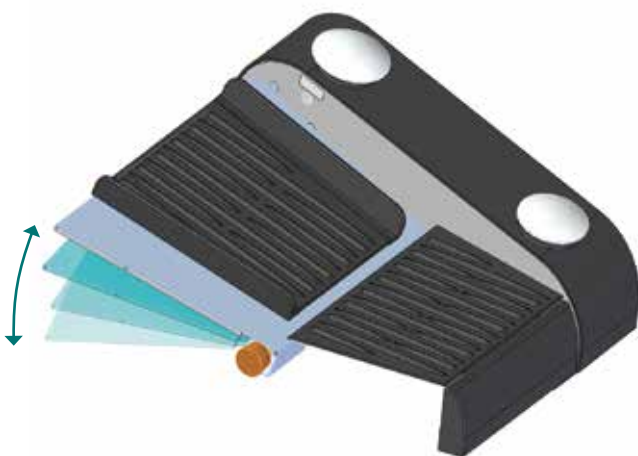

# FULL CONTROL FOOTPEDAL

Highly advanced programmable, dual linear, wireless footpedal for complete control over up to 20 different functions.

- Easy-to-use touchscreen set-up and customized function assignment
- Dedicated programmability for both anterior and posterior segment surgeries
- Utmost flexibility with dual linear control
- Complete control for any surgical procedure

SINGLE LINEAR

DUAL LINEAR

Simultaneous linear control of two different system functions with smooth up-and-down and simple left-to-right movements.