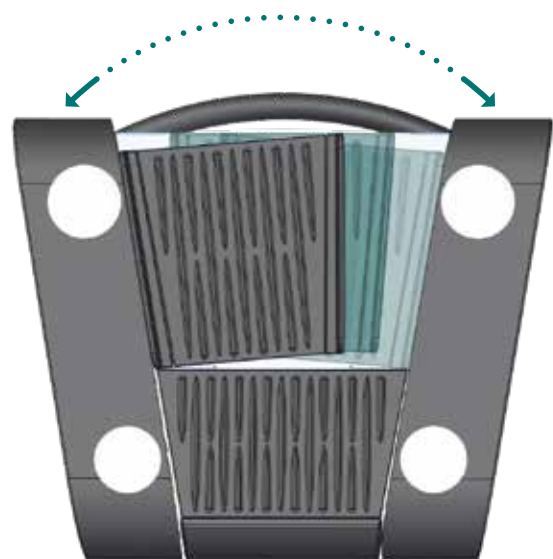

# FULL CONTROL FOOTPEDAL

Highly advanced programmable, dual linear, wireless footpedal for complete control over up to 20 different functions.

- Easy-to-use touchscreen set-up and customized function assignment
- Dedicated programmability for both anterior and posterior segment surgeries
- Utmost flexibility with dual linear control
- Complete control for any surgical procedure

SINGLE LINEAR

DUAL LINEAR

Simultaneous linear control of two different system functions with smooth up-and-down and simple left-to-right movements.